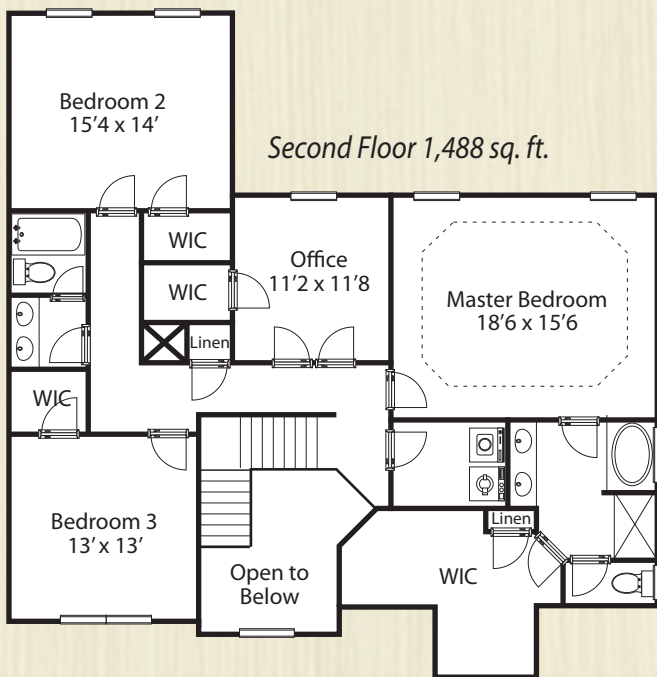

THE CATHERINE

2,905 total heated sq. ft.

Built by
HORIZONS EAST
BUILDING CO.
where details make the difference

Artist's representation only. Plans may differ depending on the modifications performed by the builder. May vary from these drawings.