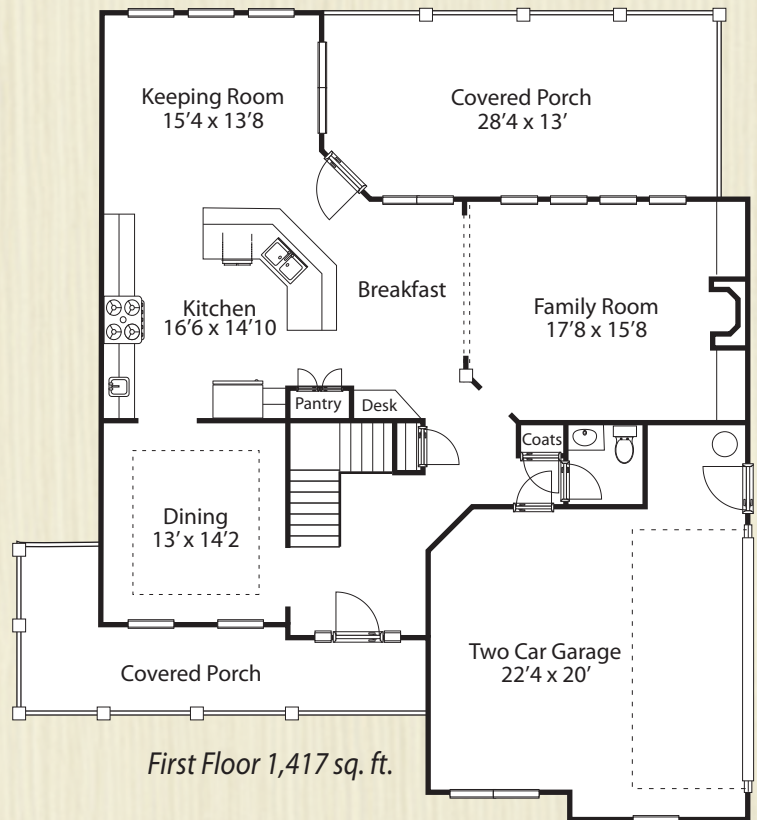

THE CATHERINE

2,905 total heated sq. ft.

Built by
HORIZONS EAST
BUILDING CO.
where details make the difference

Artist's representation only. Plans may differ depending on the modifications performed by the builder. May vary from these drawings.